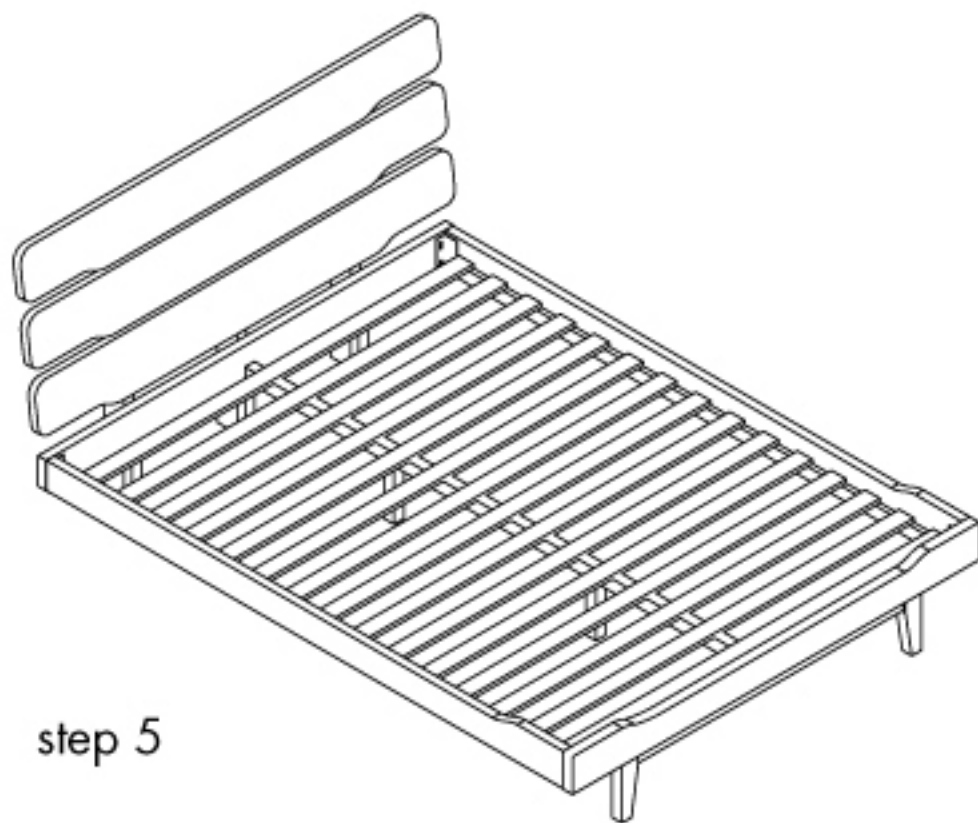

Assembly Instruction

step 5

GREENINGTON
fine bamboo furniture

Currant Platform Bed
G0026/G0027

P2		8pcs	ø 5/16x16x1.5Tmm
T2		8pcs	ø 5/16x13x1.5Tmm
L5		8pcs	ø 5/16x20mm
B2		1pc	5 mm

Assembly Instruction

step 3

step 4

GREENINGTON
fine bamboo furniture

Currant Platform Bed
G0026/G0027

P2		8pcs	∅ 5/16x16x1.5Tmm
T2		8pcs	∅ 5/16x13x1.5Tmm
L5		8pcs	∅ 5/16x20mm
B2		1pc	5 mm

Assembly Instruction

P2		8pcs	ø 5/16x16x1.5Tmm
T2		8pcs	ø 5/16x13x1.5Tmm
L5		8pcs	ø 5/16x20mm
B2		1pc	5 mm