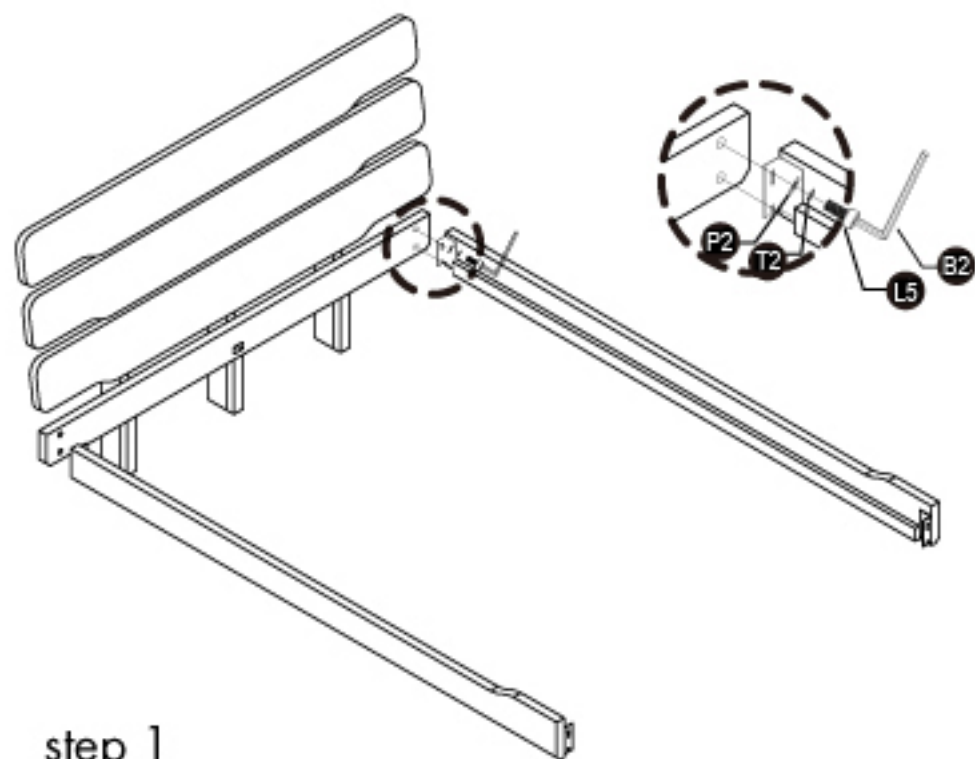

Assembly Instruction

step 5

GREENINGTON
fine bamboo furniture

Currant Platform Bed
G0026/G0027

P2		8pcs	ø 5/16x16x1.5Tmm
T2		8pcs	ø 5/16x13x1.5Tmm
L5		8pcs	ø 5/16x20mm
B2		1pc	5 mm

Assembly Instruction

step 3

step 4

GREENINGTON
fine bamboo furniture

Currant Platform Bed
G0026/G0027

P2		8pcs	∅ 5/16x16x1.5Tmm
T2		8pcs	∅ 5/16x13x1.5Tmm
L5		8pcs	∅ 5/16x20mm
B2		1pc	5 mm

Assembly Instruction

P2		8pcs	ø 5/16x16x1.5Tmm
T2		8pcs	ø 5/16x13x1.5Tmm
L5		8pcs	ø 5/16x20mm
B2		1pc	5 mm