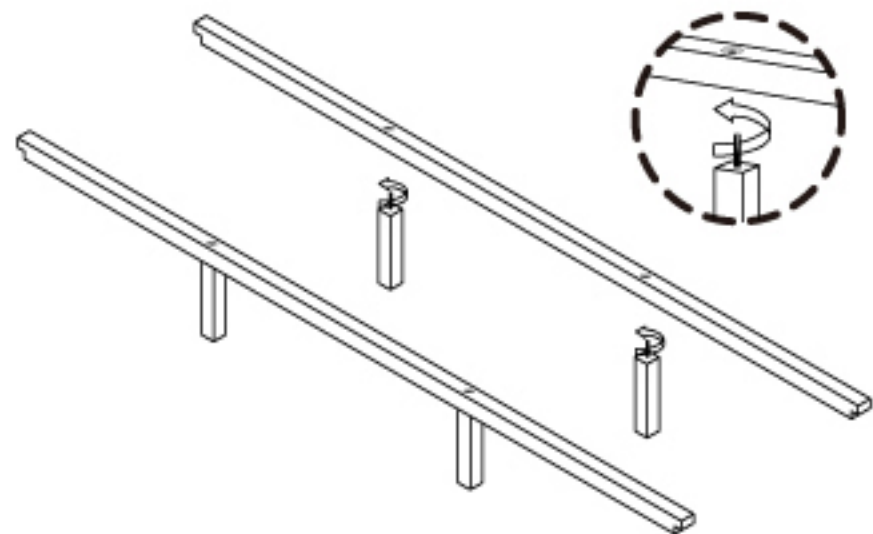

Assembly Instruction

step 5

GREENINGTON
fine bamboo furniture

Currant Platform Bed
G0026/G0027

P2		8pcs	ø 5/16x16x1.5Tmm
T2		8pcs	ø 5/16x13x1.5Tmm
L5		8pcs	ø 5/16x20mm
B2		1pc	5 mm

Assembly Instruction

step 3

step 4

GREENINGTON
fine bamboo furniture

Currant Platform Bed
G0026/G0027

P2		8pcs	∅ 5/16x16x1.5Tmm
T2		8pcs	∅ 5/16x13x1.5Tmm
L5		8pcs	∅ 5/16x20mm
B2		1pc	5 mm

Assembly Instruction

P2		8pcs	ø 5/16x16x1.5Tmm
T2		8pcs	ø 5/16x13x1.5Tmm
L5		8pcs	ø 5/16x20mm
B2		1pc	5 mm